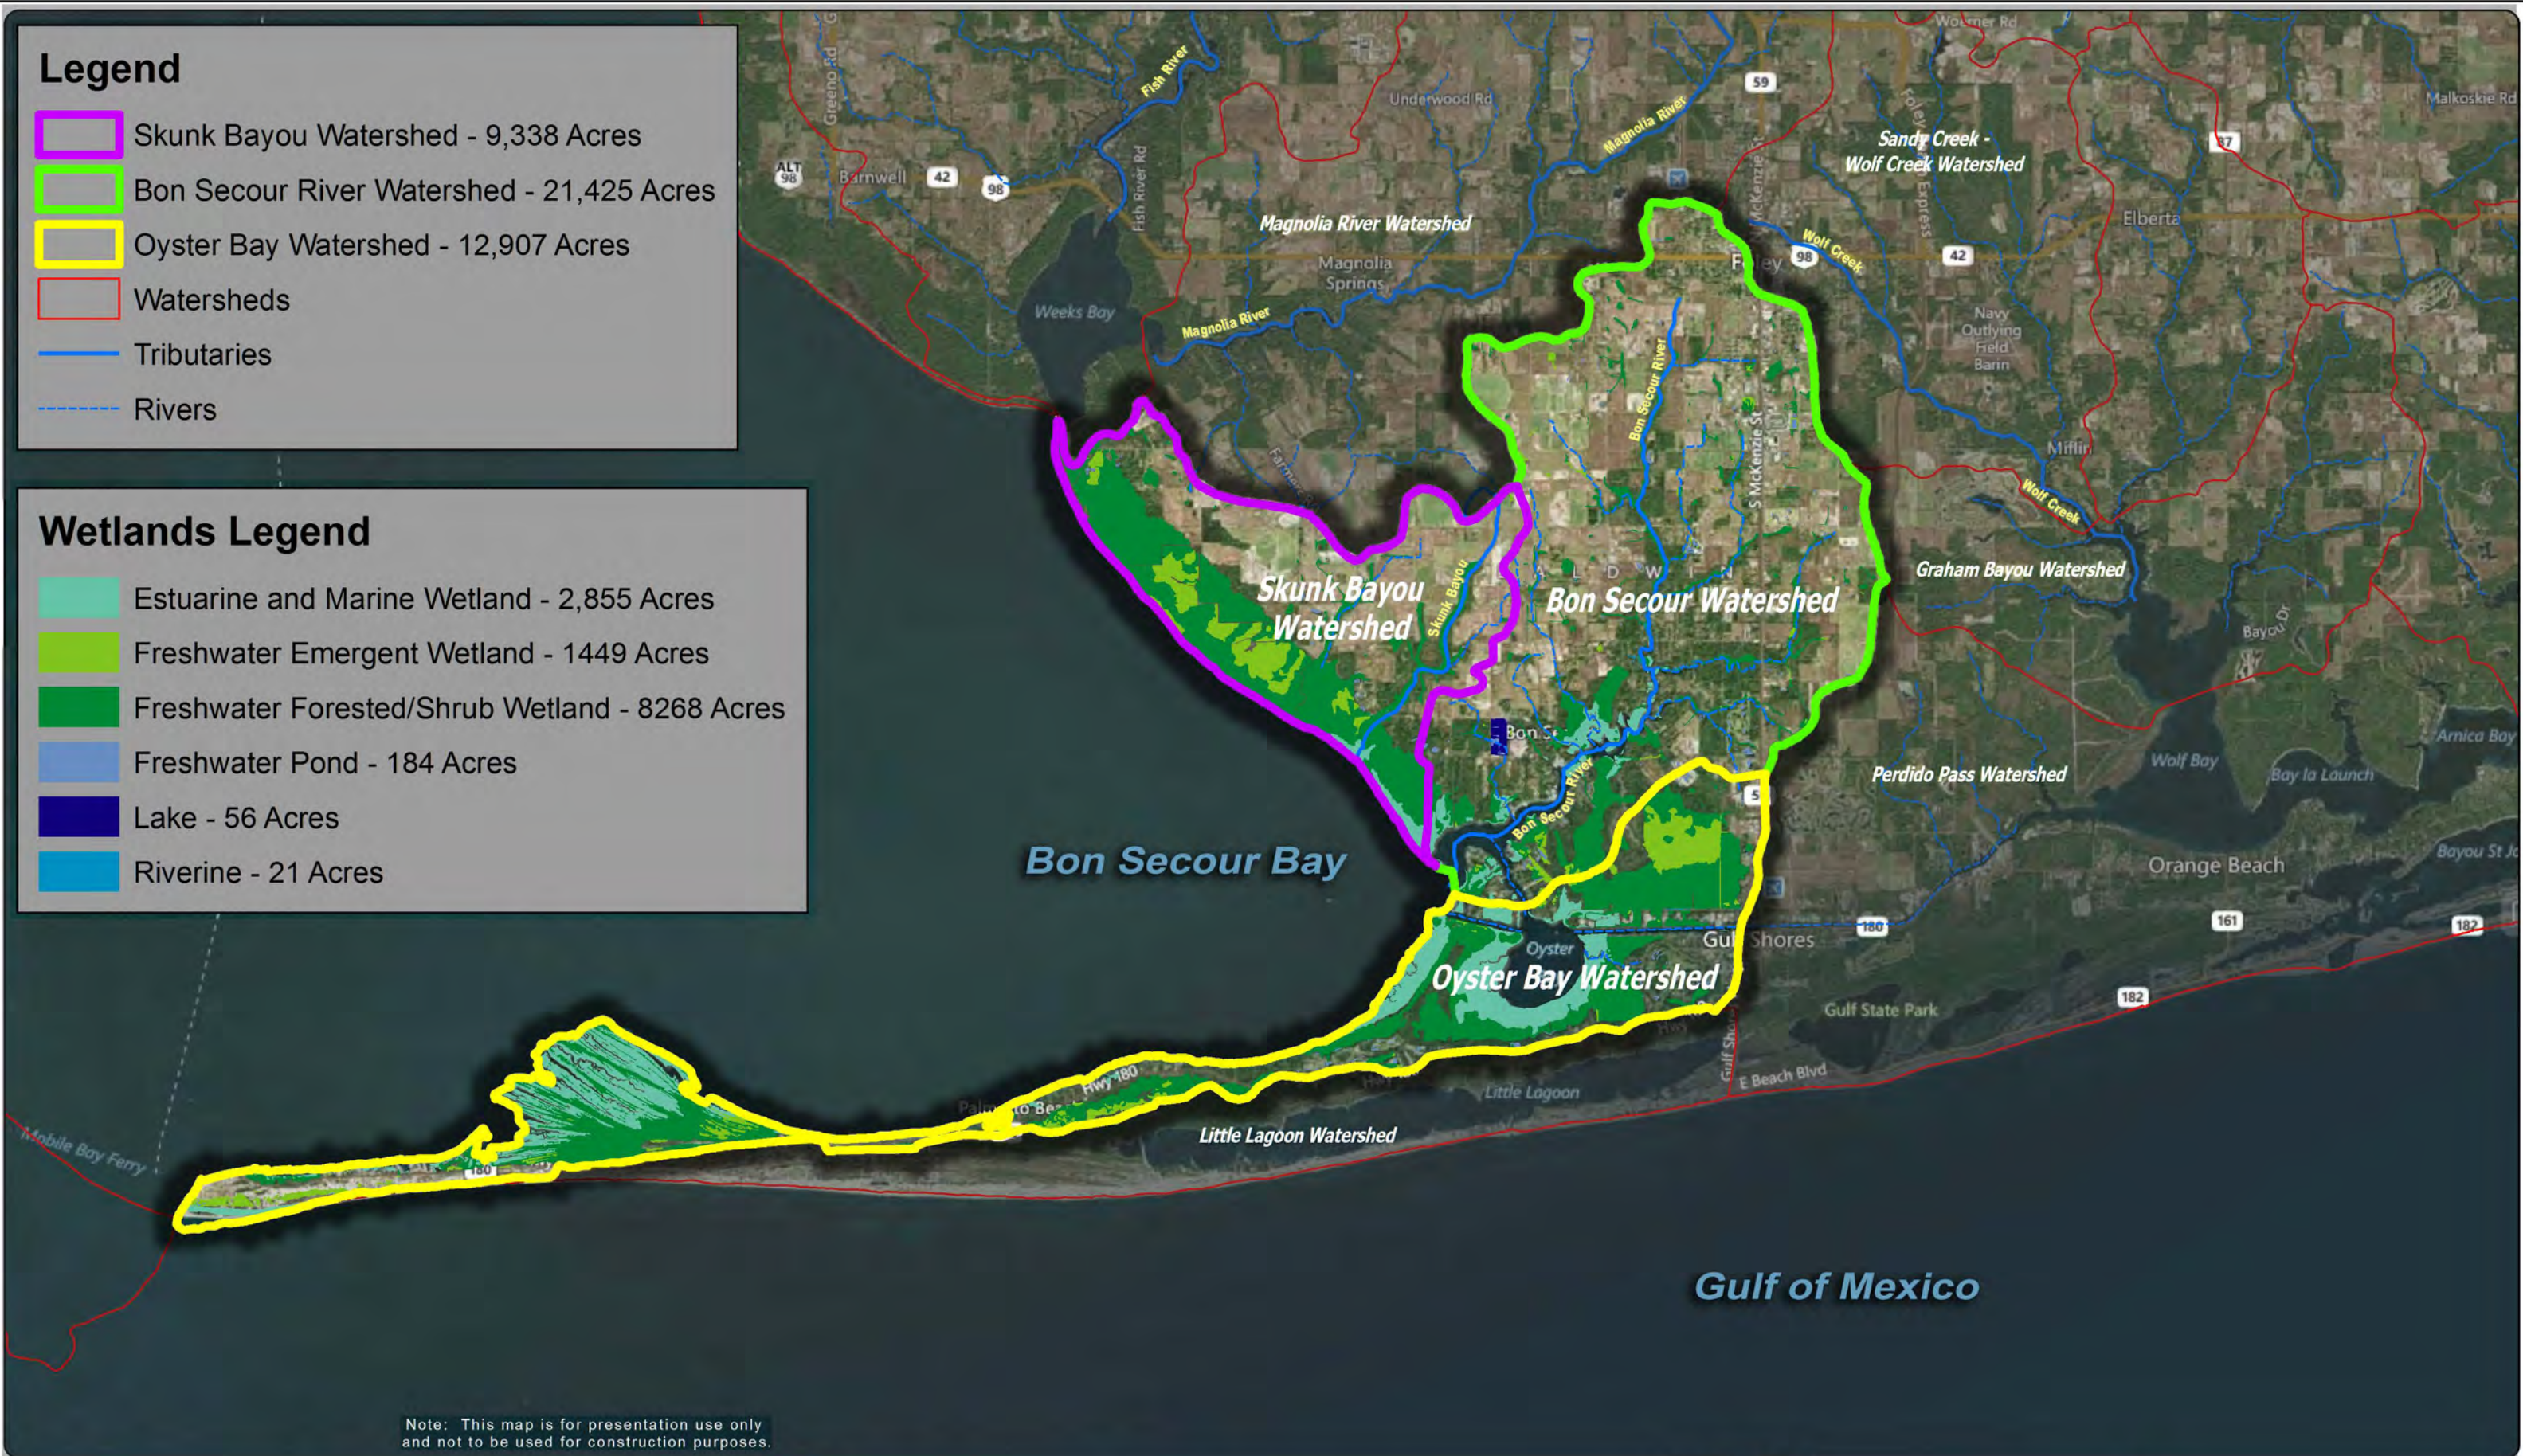

### Legend

-  Skunk Bayou Watershed - 9,338 Acres
-  Bon Secour River Watershed - 21,425 Acres
-  Oyster Bay Watershed - 12,907 Acres
-  Watersheds
-  Tributaries
-  Rivers

### Wetlands Legend

-  Estuarine and Marine Wetland - 2,855 Acres
-  Freshwater Emergent Wetland - 1449 Acres
-  Freshwater Forested/Shrub Wetland - 8268 Acres
-  Freshwater Pond - 184 Acres
-  Lake - 56 Acres
-  Riverine - 21 Acres

Note: This map is for presentation use only and not to be used for construction purposes.

## NWI Wetlands Map Bon Secour River/Oyster Bay/Skunk Bayou Watershed Management Plan