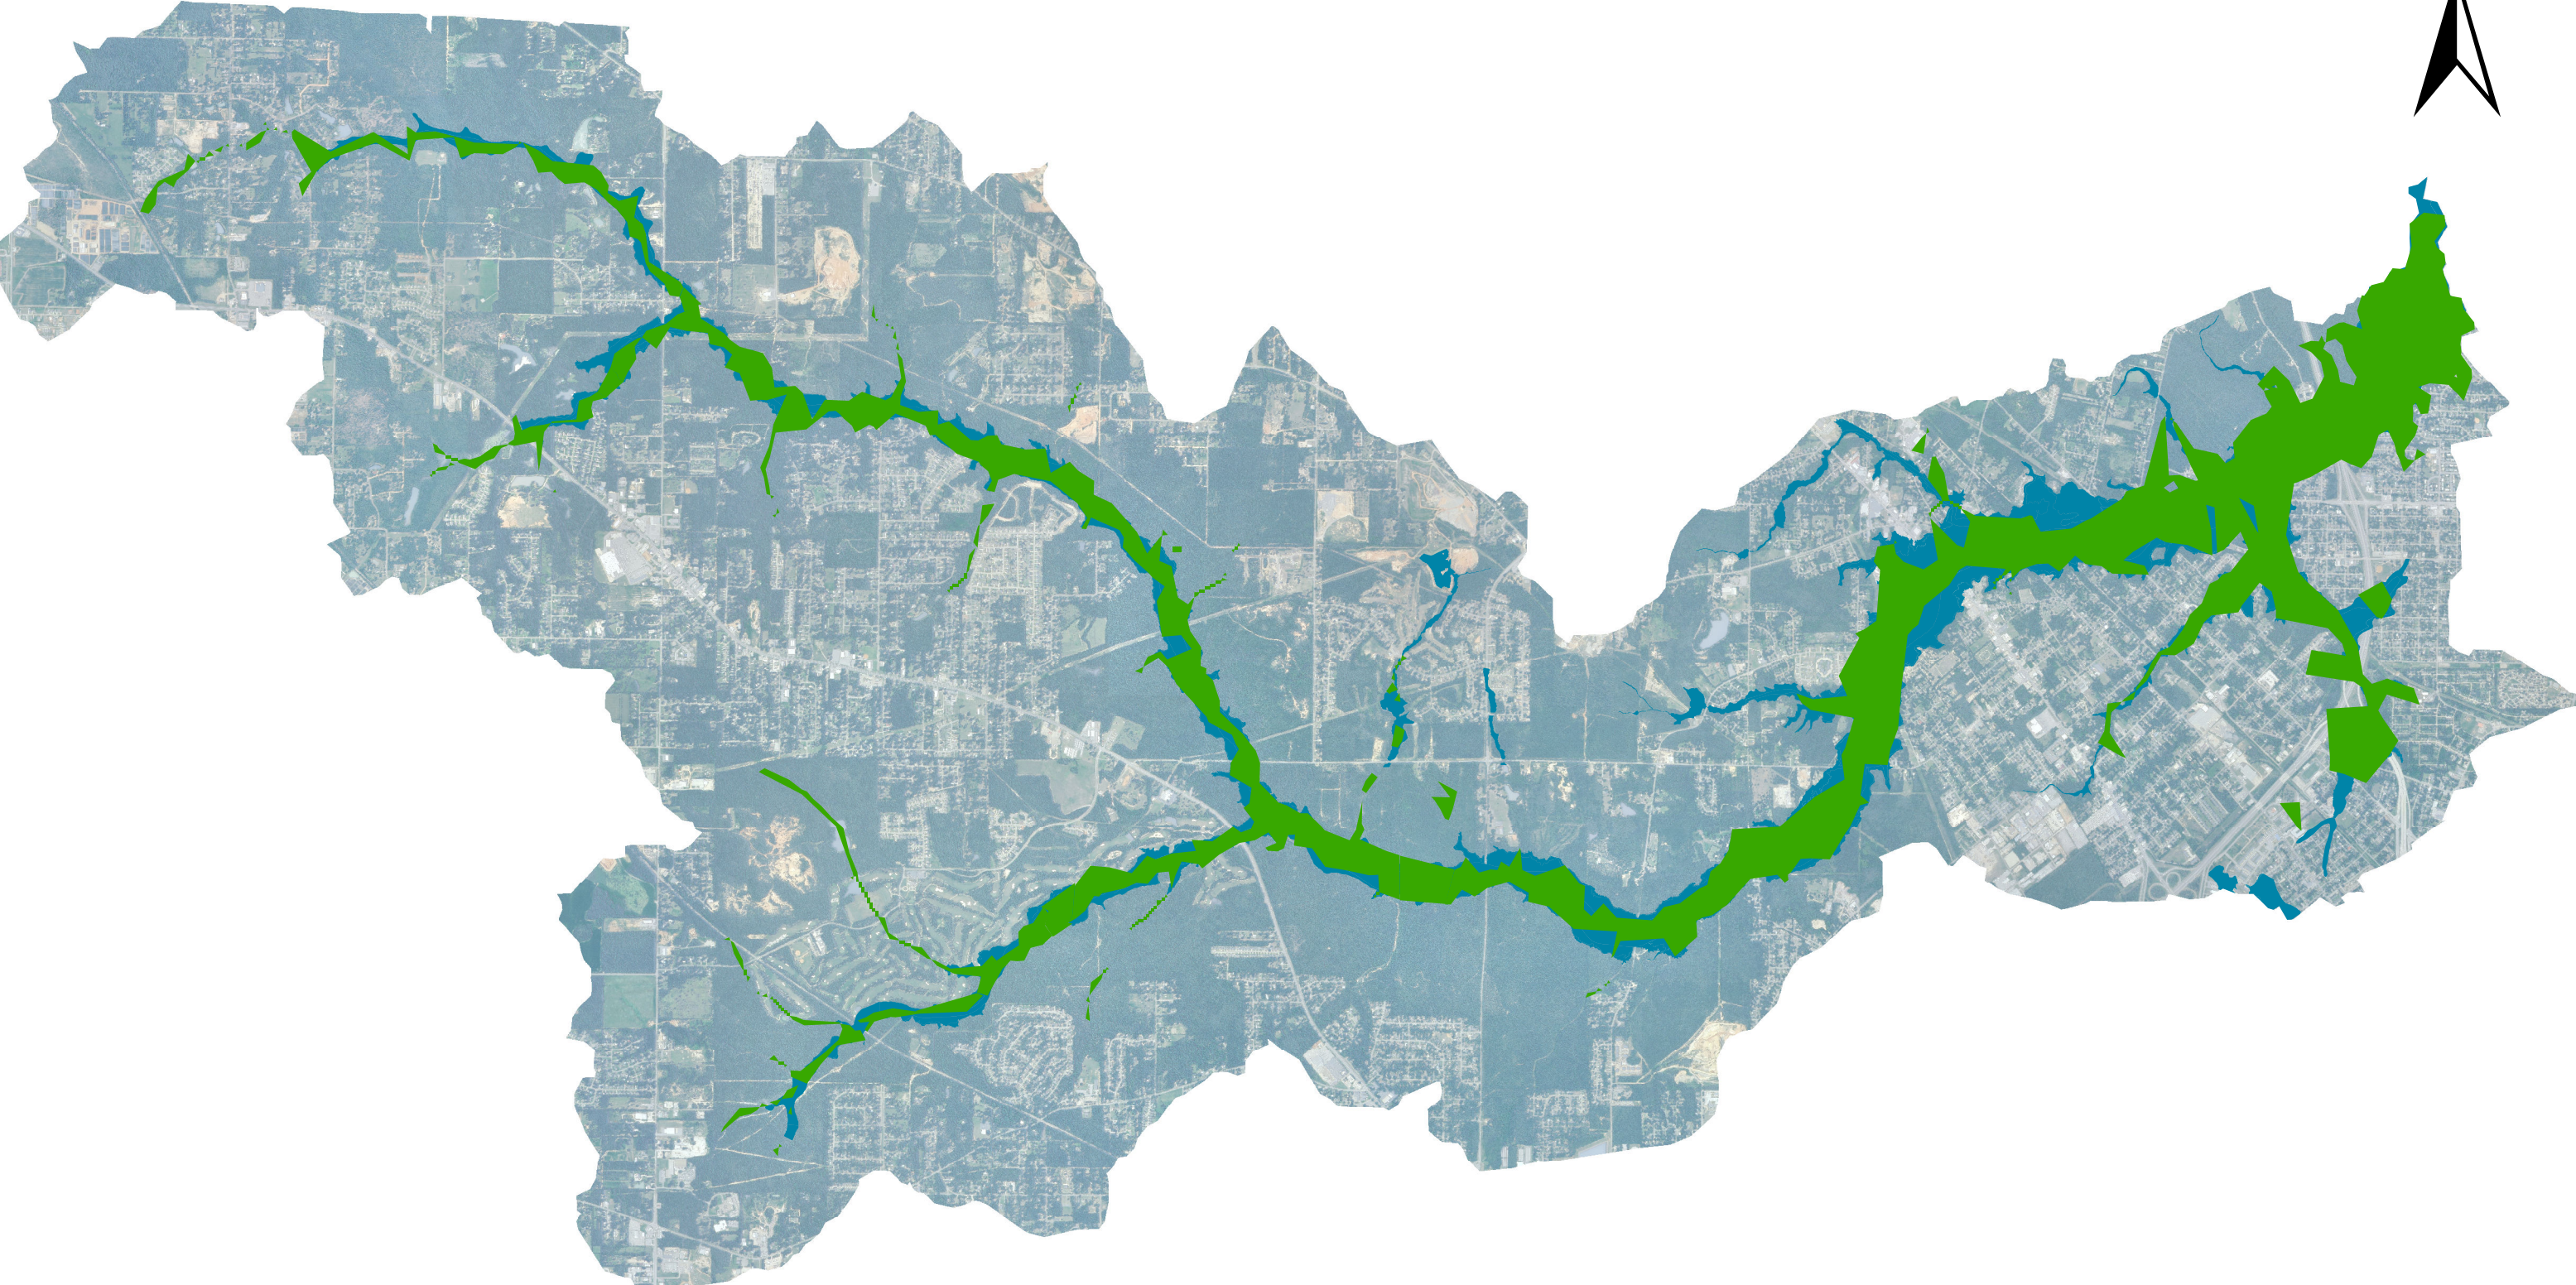

# 100yr Return Period Floodplain Map (2011 vs FEMA)

 100yr-LULC2011

 100yr-FEMA